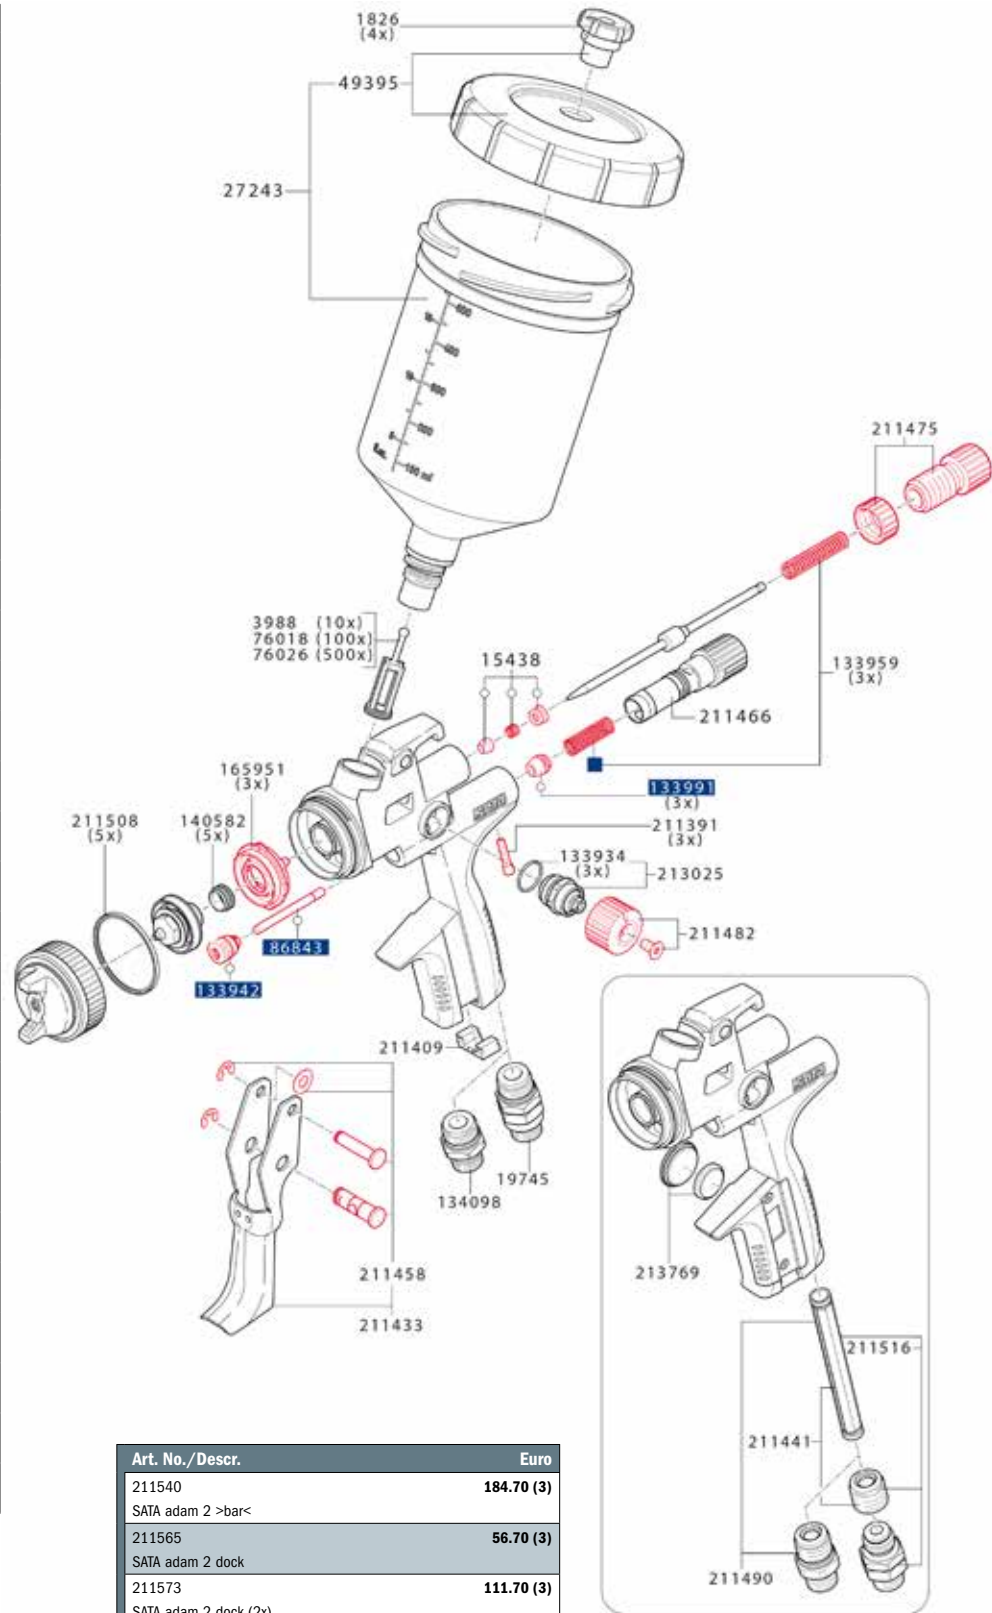

Spare Parts SATAjet® 5000 B

Art. No./Descr.	Euro
1826 Anti-drip device (4x)	13.70 (3)
3988 Strainer, 300 µm (10x)	17.40 (3)
15438 Paint needle packing	11.90 (3)
19745 Swivel joint	23.50 (3)
27243 0.6 l QCC reusable plastic cup, cpl.	39.10 (3)
49395 Screw-on lid for 0.6 l PVC cup with drip-catching ring and non-drip device	15.80 (3)
76018 Strainer, 300 µm (10x 10 units)	147.90 (3)
76026 Strainer, 300 µm (50x 10 units)	649.70 (3)
86843 Air piston rod	6.10 (3)
133934 Gasket (3x) for spindle	3.70 (3)
133942 Seal retainer, cpl.	24.20 (3)
133959 Pressure spring (3x) for paint needle and air piston	12.00 (3)
133991 Air piston head (3x)	6.00 (3)
134098 Air connection piece G1/4 male thread	8.00 (3)
140582 Sealing element (5x) for fluid tip	13.00 (3)
213769 Battery kit	20.10 (3)
211508 Sealing ring (5x)	24.30 (3)
211391 Locking screw (3x) for air micrometer	7.50 (3)
211409 CCS-Clips, green, blue, red, black (each 1x)	4.40 (3)
211425 Air distribution ring (3x)	14.20 (3)
211433 Trigger kit	25.60 (3)
211441 Seal retainer with sleeve	12.20 (3)
211458 Trigger sleeve kit	19.40 (3)
211466 Air micrometer	34.40 (3)
211474 Material flow control with counter nut	20.50 (3)
211482 Knurled knob with screw (each 2x)	21.20 (3)
211490 Air connection with sleeve	17.60 (3)
211516 Seal retainer with sleeve and swivel joint	39.40 (3)
213025 Spindle, cpl., for round / flat spray control	35.80 (3)

Art. No./Descr.	Euro
211540 SATA adam 2 >bar<	184.70 (3)
211565 SATA adam 2 dock	56.70 (3)
211573 SATA adam 2 dock (2x)	111.70 (3)

Art. No./Descr.	Euro
211524 Tool kit	21.50 (3)
· Universal spanner	
· Cleaning brush	
· Combi tool	
· Paint strainer	
· Extraction tool	

Art. No./Descr.	Euro
211532 Repair kit	61.80 (3)
82552 Air piston service unit	35.90 (3)
○ 136960 Sealing kit	14.30 (3)

All prices are recommended list prices. Errors, technical modifications and printing errors reserved.

4028-16