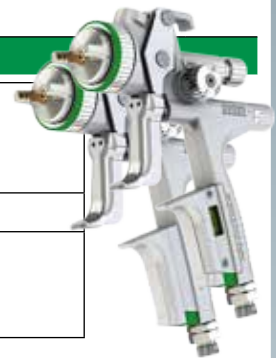

Nozzle	1,0	1,1	1,2	1,2 W	1,3	1,4	1,6	1,8	2,0	2,5	
Standard with 0.6 l QCC reusable plastic cup, without swivel joint											Euro
Art. No.	-	-	209627	209635	209643	209650	209668	-	-	-	490.00 (1)
Standard with 0.6 l QCC reusable plastic cup, with swivel joint											
Art. No.	209676	209684	209692	209700	209718	209726	209734	209742	209759	209767	497.00 (1)
Standard with RPS disposable cup 0.3 l / 0.6 l / 0.9 l (each 1x) with swivel joint											
Art. No.	-	-	209775	209783	209791	209809	-	-	-	-	475.00 (1)
Nozzle	1,0	1,1	1,2	1,2 W	1,3	1,4	1,6	1,8	2,0	2,5	
DIGITAL with 0.6 l QCC PVC reusable cup with swivel joint											Euro
Art. No.	-	-	209817	209825	209833	209841	-	-	-	-	620.00 (1)
DIGITAL with RPS disposable cup 0.3 l / 0.6 l / 0.9 l (each 1x) with swivel joint											
Art. No.	-	-	209924	209932	209940	209957	-	-	-	-	598.00 (1)
Nozzle set											Euro
Art. No.	210245	210252	210260	210278	210286	210294	210302	210310	210328	210336	158.60 (3)

SATAjet 5000 B HVLP (DIGITAL)

Technical Data

www.sata.com/SATAjet5000B

Inlet pressure
 Field of application: 0.5 bar - 2.4 bar
 HVLP: max. 2.0 bar
 Air consumption at 2.0 bar: 430 NI/min
 Spray distance
 Field of application: 10 cm - 21 cm
 Recommended: 10 cm - 15 cm